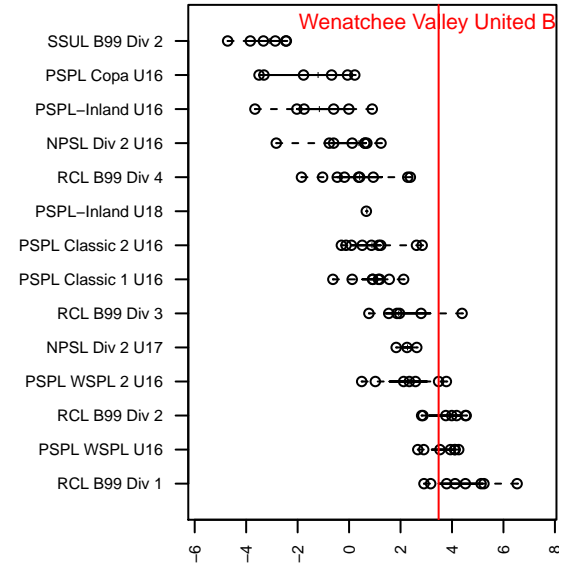

Wenatchee Valley United B99

Wenatchee FC
 Wenatchee, WA
 B99 total strength=1597
 attack=27.54 defense=9.12
 fall league = PSPL WSPL 2 U16

alt names used:
 Wenatchee Valley United SC Wenatchee Unite
 Wenatchee Valley United
 WENATCHEE VALLEY UNITED SC WENATCHEE

Venues played:
 2015 Sounders FC Cup BU16
 2015 PSPL WSPL 2 U16
 2015 WA Cup HS Gold U16

**attack and defense variance (black dot)
relative to other teams
and top 10 in region**

**attack and defense rating
relative to others at age
and all opponents in last 13 months**